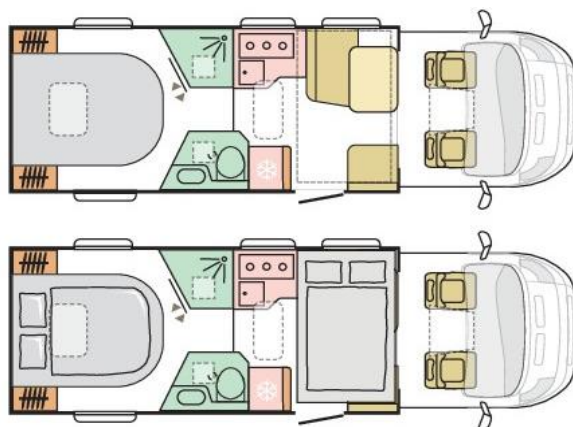

ADRIA MATRIX AXESS 670 SC

TECHNICAL DATA

X standard

O optional

CHASSIS

Emissions rating	Euro 6D
Fiat 6D 2.2 140 Hp 35 L	X

DIMENSIONS AND WEIGHTS

Body length (mm)	7485
Total width (mm)	2299
Total height (mm)	2850
Internal height (mm)	1980/1910
Mass in running order (MRO, Kg)	3000
Maximum authorized weight (Kg)	3500
Maximum towing weight (Kg)	2000
Maximum loading weight (Kg)	500
Wheel base (mm)	4035
Nr. Of homologated seats incl. driver's seat	5